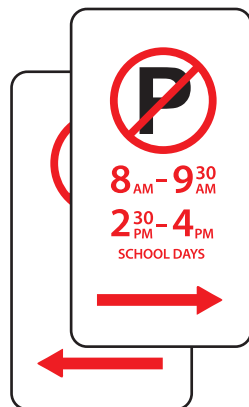

SCHOOL ZONES

Understanding the rules

School zones operate between 8am - 9.30am and 2.30pm - 4pm during school term. A speed limit of 40km/h as well as increased fines and demerit points apply during these hours.

NO STOPPING

- Stopping is not permitted at any time
- Dropping off or picking up passengers is not permitted
- **Minimum penalty \$410 and 2 demerit points**

NO PARKING

- Drivers may stop to drop off or pick up passengers for a maximum of 2 minutes
- Drivers must remain within 3 metres of vehicle
- Vehicle must not be left unattended
- **Minimum penalty \$227 and 2 demerit points**

BUS ZONE

- Stopping is not permitted in a bus zone
- Dropping off or picking up passengers is not permitted
- **Minimum penalty \$410 and 2 demerit points**

DOUBLE PARKING

- Stopping next to legally parked vehicles is not permitted
- Dropping off or picking up passengers is not permitted
- **Minimum penalty \$410 and 2 demerit points**

DRIVEWAYS & FOOTPATHS

- It is illegal to park on or across a driveway, footpath or any other vehicle access
- **Minimum penalty \$410 and 2 demerit points**

MOBILE PHONES

- It is illegal to use mobile phones while driving
- **\$544 penalty and 5 demerit points**