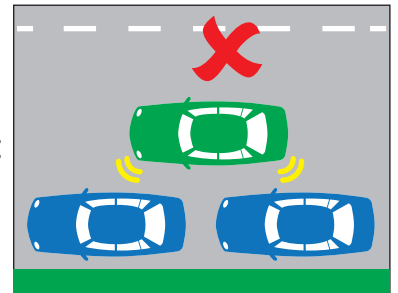

NO STOPPING

- Stopping is not permitted at any time
- Dropping off or picking up passengers is not permitted
- **Minimum penalty \$410 and 2 demerit points**

NO PARKING

- Drivers may stop to drop off or pick up passengers for a maximum of 2 minutes
- Drivers must remain within 3 metres of vehicle
- Vehicle must not be left unattended
- **Minimum penalty \$227 and 2 demerit points**

BUS ZONE

- Stopping is not permitted in a bus zone
- Dropping off or picking up passengers is not permitted
- **Minimum penalty \$410 and 2 demerit points**

DOUBLE PARKING

- Stopping next to legally parked vehicles is not permitted
- Dropping off or picking up passengers is not permitted
- **Minimum penalty \$410 and 2 demerit points**